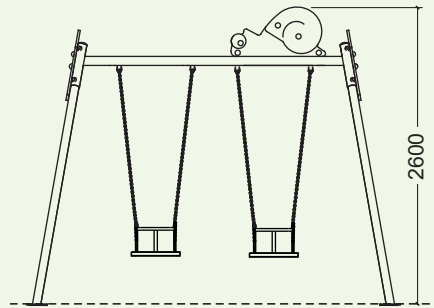

Columpio fabricado en acero inoxidable AISI 304 y paneles de polietileno PLAYTECH (resistente a los rayos UVA) con figuras sobredimensionadas que ayudan a desarrollar la imaginación del niño.

Columpio con dos asientos especiales para bebés. Opcional disponible con otros asientos: asiento plano, asiento inclusive o asiento Koala.

en

Creating the stimulating sensation of flying and lightness, swinging is much fun for the children. Besides, swinging stimulates the vestibular system and helps developing the coordination, the spatial perception and the ability to balance.

Swing made of stainless steel AISI 304 and UV resistant HDPE PLAYTECH panels with huge figures which stimulate children's imagination.

Swing with two special baby seats. Optional available with other seats: flat seat, inclusive swing's seat or Koala swing's seat.

fr

Se balancer amuse beaucoup les enfants, et crée une sensation stimulante de vol et de légèreté. De même, se balancer active le système vestibulaire et développe la coordination, la perception spatiale ainsi que l'équilibre.

Balanoire fabriquée en acier inoxydable AISI 304 et panneaux de polyéthylène PLAYTECH (résistant aux rayons UVA) avec figures surdimensionnés qui éveillent l'imagination de l'enfant.

Balanoire avec deux sièges spéciaux pour bébés. En option disponible avec d'autres sièges: siège plat, siège inclusif ou siège Koala.

El perímetro marcado es la zona de seguridad requerida libre de obstáculos.

La zona sombreada necesita superficie amortiguadora. La longitud de ésta se puede reducir en 0,50m por cada extremo en caso de utilizar pavimento sintético de seguridad.