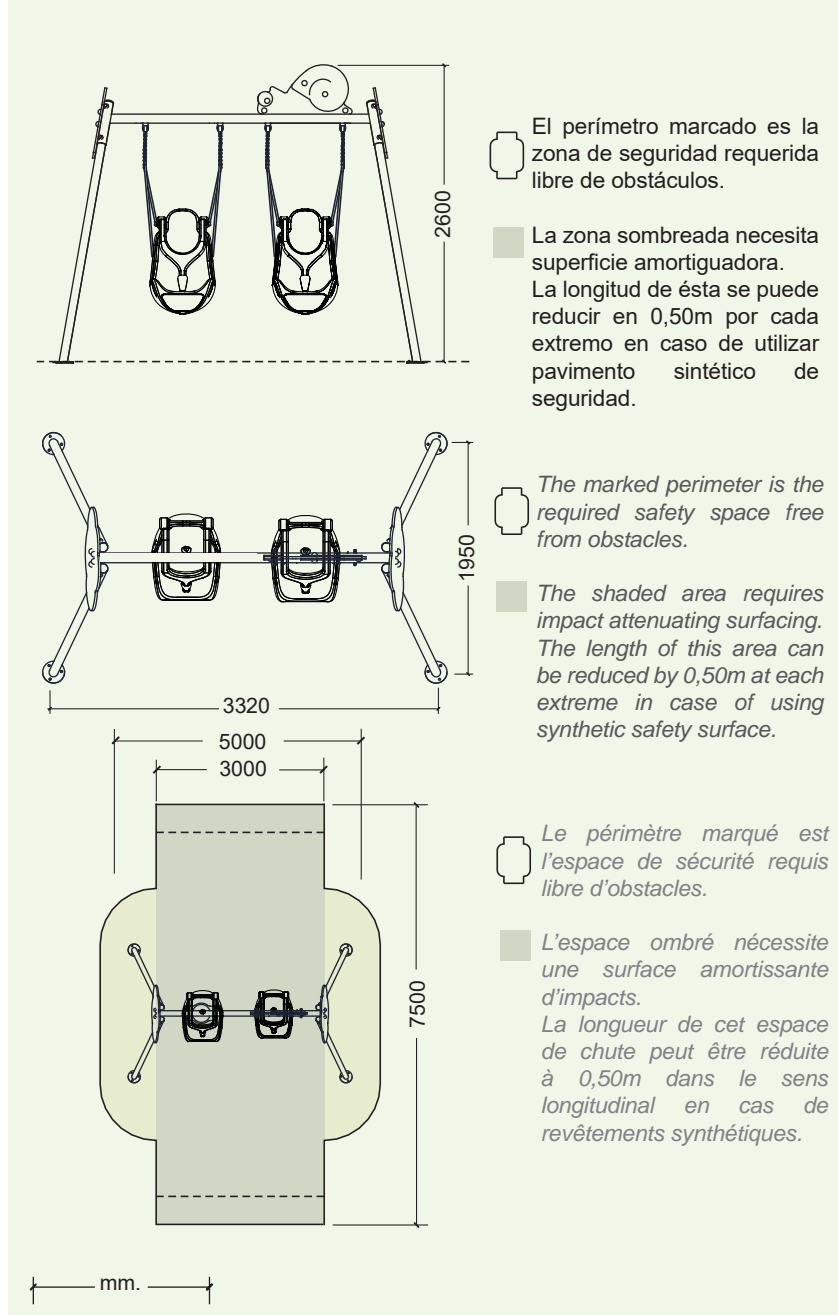

Columpio fabricado en acero inoxidable AISI 304 y paneles de polietileno PLAYTECH (resistente a los rayos UVA) con figuras sobredimensionadas que ayudan a desarrollar la imaginación del niño.

Columpio con dos asientos inclusivos. Opcional disponible con otros asientos: asiento plano, asiento especial para bebés o asiento Koala.

en

Creating the stimulating sensation of flying and lightness, swinging is much fun for the children. Besides, swinging stimulates the vestibular system and helps developing the coordination, the spatial perception and the ability to balance.

Swing made of stainless steel AISI 304 and UV resistant HDPE PLAYTECH panels with huge figures which stimulate children's imagination.

Swing with two inclusive swing's seats. Optional available with other seats: flat seat, special baby seat or Koala swing's seat.

fr

Se balancer amuse beaucoup les enfants, et crée une sensation stimulante de vol et de légèreté. De même, se balancer active le système vestibulaire et développe la coordination, la perception spatiale ainsi que l'équilibre.

Balançoire fabriquée en acier inoxydable AISI 304 et panneaux de polyéthylène PLAYTECH (résistant aux rayons UVA) avec figures surdimensionnées qui éveillent l'imagination de l'enfant.

Balançoire avec deux sièges inclusifs. En option disponible avec d'autres sièges: siège plat, siège spécial pour les bébés ou siège Koala.

ZOOPARK - COLUMPIO "LA NUBE", 2 ASIENTOS INCLUSIVOS
ZOOPARK - SWING "THE CLOUD", 2 INCLUSIVE SEATS
ZOOPARK - BALANÇOIRE "LE NUAGE", 2 SIÈGES INCLUSIFS