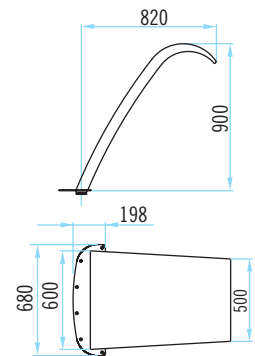

Cortina Arco Arched Curtain

Código / Code	Finish / Acabado	A	B	C	D	H
20129	Satin finish / Satinado	600	680	200	620	800
20130	Satin finish / Satinado	600	680	200	830	1000
20131	Satin finish / Satinado	1000	1100	250	830	1000

Dimensiones en mm
Dimensions in mm