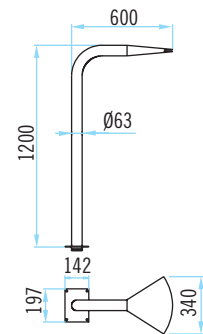

Cortina Luxe Deluxe Curtain

Código / Code	Acabado / Finish	Altura / Height
19975	Pulido brillante Polished finish	0,9 m