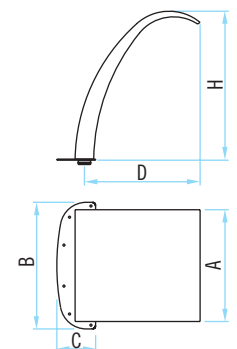

### Models

Choose from a variety of water curtains, ranging in height from 0.8m to 1.2m and in width from 0.34 to 1m, with polished, satin or white painted finishes.

All models require anchor, pump, control box and suction point. (See accessories on following pages).

### Cortina Boa Boa Curtain

Código / Code	Acabado / Finish	Altura / Height
19974	Pulido brillante Polished finish	1,2 m

### Cortina Luxe Deluxe Curtain

Código / Code	Acabado / Finish	Altura / Height
19975	Pulido brillante Polished finish	0,9 m

Dimensiones en mm  
Dimensions in mm

Dimensiones en mm  
Dimensions in mm