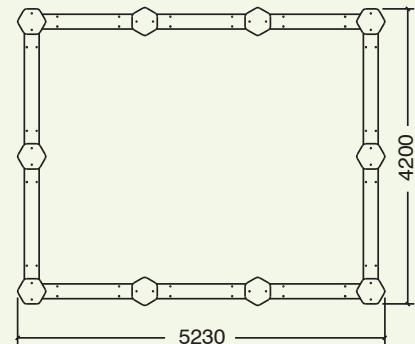

Toda la zona de arena invita a experimentar con la arena, a excavar, palear, amontonar colinas, construir castillos, hacer todo tipo de pasteles de arena, etc. No hay límites para la creatividad, hasta los más pequeños se convierten en exploradores.

en

Sandbox edging made of autoclave treated Swedish pinewood of approx. 50cm height and square or rectangular shape. Inside it's filled with sand for the realisation of playful activities focused on socialization and imagination.

The sand zone invites to experiment with the sand, to dig, shovel, mount, build sand castles or do mud pies, etc. There's no limit for creativity, even the toddlers convert into explorers.

fr

Enceinte fermée fabriqué en bois de pin suédois traité en autoclave, dont la base carrée ou rectangulaire, de 50 cm environ de hauteur avec du sable à l'intérieur pour réaliser les activités ludiques qui favorisent l'imagination et la socialisation.

Toute la zone de sable invite à faire des expériences avec la sable, cribler, mouler et faire tout types des pâtés de sable, à excaver, pelleter, faire des petits amoncellements, construire des châteaux de sable, etc. Il n'y a pas de limite pour la créativité, même les plus petits enfants seront des explorateurs.

mm.

**EL ARENERO
THE SANDBOX
LE BAC À SABLE**