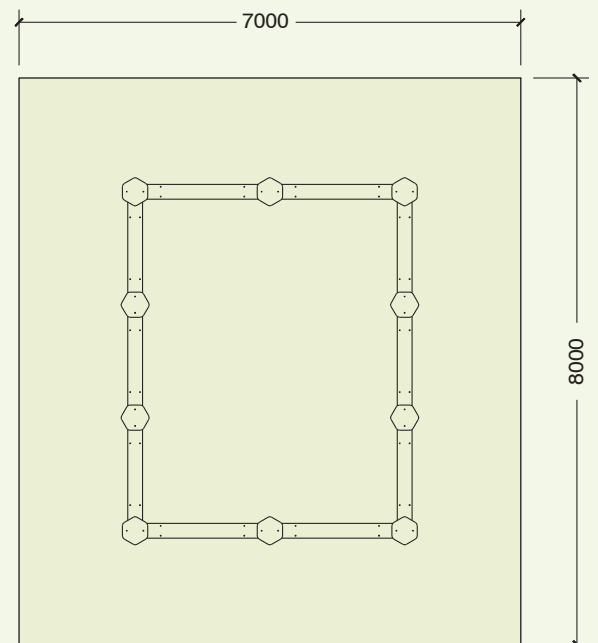

Toda la zona de arena invita a experimentar con la arena, a excavar, palear, amontonar colinas, construir castillos, hacer todo tipo de pasteles de arena, etc. No hay límites para la creatividad, hasta los más pequeños se convierten en exploradores.

en

Sandbox edging made of autoclave treated Swedish pinewood of approx. 50cm height and square or rectangular shape. Inside it's filled with sand for the realisation of playful activities focused on socialization and imagination.

The sand zone invites to experiment with the sand, to dig, shovel, mount, build sand castles or do mud pies, etc. There's no limit for creativity, even the toddlers convert into explorers.

fr

Enceinte fermée fabriqué en bois de pin suédois traité en autoclave, dont la base carrée ou rectangulaire, de 50 cm environ de hauteur avec du sable à l'intérieur pour réaliser les activités ludiques qui favorisent l'imagination et la socialisation.

Toute la zone de sable invite à faire des expériences avec la sable, cribler, mouler et faire tout types des pâtés de sable, à excaver, pelleter, faire des petits amoncellements, construire des châteaux de sable, etc. Il n'y a pas de limite pour la créativité, même les plus petits enfants seront des explorateurs.

mm.

**EL ARENERO
THE SANDBOX
LE BAC À SABLE**