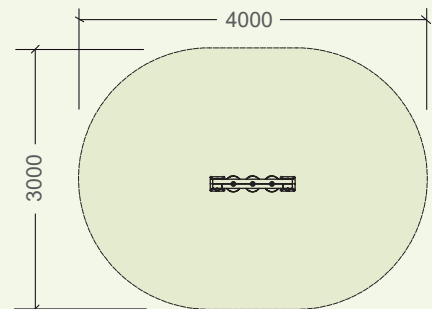

en Accessible and inclusive activity panel.

"3-in-a-row" is a fun and classic game. The activity panel is attractive for toddlers who enjoy spinning the cylinders, and for a bit elder children who playfully develop their strategic thinking and acting.

The structure disposes of 9 revolving yellow cylinders of Ø 165 x 230 mm of HDPE, printed in relief X and O.

Structure of posts of 95x95x1300mm, made of laminated Swedish pinewood, autoclave treated class IV against woodworms, termites and insects and afterwards painted with lasur.

Galvanized screws hidden through bolt covers of nylon which inhibit the manipulation by the users.

fr Panneau de jeu accessible e inclusive.

"3-en-ligne" est un jeu classique et amusant. Le panneau de jeu est attrayant pour des petits enfants qui aiment tourner les cylindres, et pour des enfants un peu plus âgés qui développent de façon ludique l'action stratégique.

La structure dispose de 9 cylindres tournants jaunes en PEHD, imprimés avec des X et des O en relief.

Structure de poteaux de 95x95x1300mm, fabriquée en bois lamellé de pin suédois traité à l'autoclave, fongicide, insecticide et hydrofuge, et peinte avec une couche protectrice de lasur. Visserie galvanisée, cachée par des couvertures de vis de nylon qui empêchent la manipulation par les utilisateurs.

mm.

**JUEGO PANEL 3 EN RAYA
ACTIVITY PANEL "3-IN-A-ROW"
PANNEAU DE JEU "3-EN-LIGNE"**