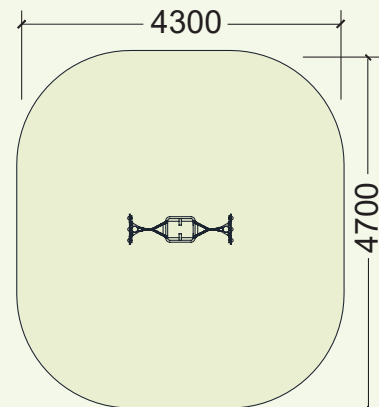

en

Swing made of posts of stainless steel AISI 304 of Ø80mm, panels of HDPE with an adorable monster figure, safety chains of short links and a baby safety swing's seat with aluminium insert plate for the seat's rigidity and coating with injection moulded EPDM rubber for the safety in a case a child nears to a moving swing.

Swinging stimulates the vestibular system and helps developing the coordination, the spatial perception and the ability to balance. Besides, creating the sensation of flying and lightness, swinging is much fun for the children. With this swing toddlers can experience the first short swinging movements.

fr

Balanzoire fabriquée en acier inoxydable AISI 304 de Ø80mm, panneaux de polyéthylène avec la figure d'un monstre sympathique, chaînes de sécurité des maillons courts et un siège bébé de sécurité avec plaque intérieure d'aluminium pour la stabilité du siège et revêtement en caoutchouc EPDM pour la sécurité au cas où un enfant se rapproche à la balançoire en mouvement.

Se balancer active le système vestibulaire et développe la coordination, la perception spatiale ainsi que l'équilibre. De même, se balancer crée une sensation stimulante de vol et de légèreté ce qui est très divertissant pour les enfants. Avec cette balançoire, les enfants en bas âge peuvent expérimenter les premiers petits mouvements de balancement.

mm.

MONSTERS - BAMBOLEO "OTTO" (asiento bebé)
MONSTERS BAMBOLEO "OTTO" (baby seat)
MONSTERS - BAMBOLEO "OTTO" (siège bébé)