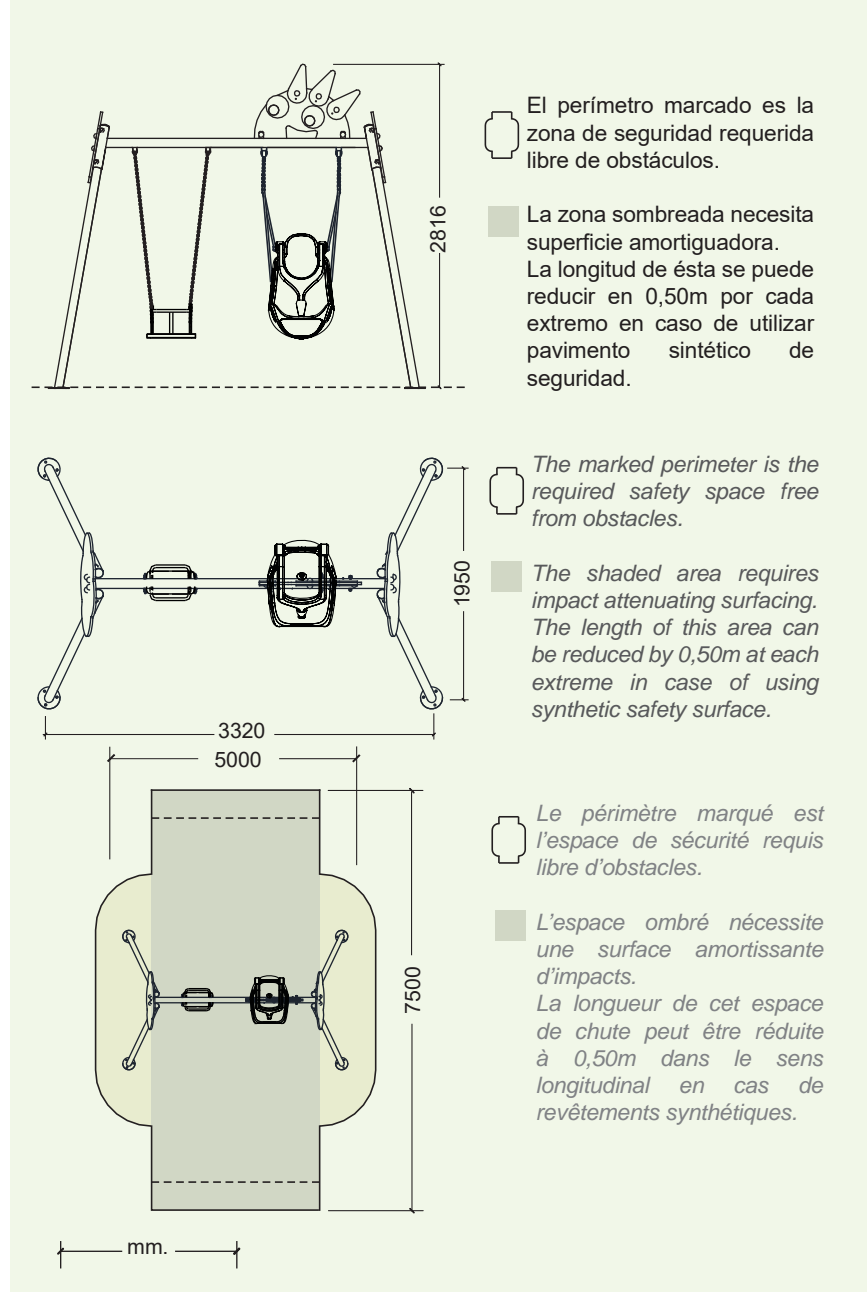

Columpio fabricado en acero inoxidable AISI 304 y paneles de HDPE PLAYTECH (resistente a los rayos UVA) con figura de un simpático monstruo.

Columpio con un asiento especial para bebés y un asiento inclusivo para columpios. Opcional disponible con otros asientos: asiento plano o asiento Koala.

en

Creating the stimulating sensation of flying and lightness, swinging is much fun for the children. Besides, swinging stimulates the vestibular system and helps developing the coordination, the spatial perception and the ability to balance.

Swing made of stainless steel AISI 304 and UV resistant HDPE PLAYTECH panels with an adorable monster figure.

Swing with one special baby seat and one inclusive swing's seat. Optional available with other seats: flat seat or Koala swing's seat.

fr

Se balancer amuse beaucoup les enfants, et crée une sensation stimulante de vol et de légèreté. De même, se balancer active le système vestibulaire et développe la coordination, la perception spatiale ainsi que l'équilibre.

Balanoire fabriquée en acier inoxydable AISI 304 et panneaux de polyéthylène HDPE PLAYTECH (résistant aux rayons UVA) avec la figure d'un monstre sympathique.

Balanoire avec un siège spécial pour les bébés et un siège inclusif de balanoire. En option disponible avec d'autres sièges: siège plat ou siège Koala.

MONSTERS - COLUMPIO "ROCKY", 2 ASIENTOS (1 BEBÉ, 1 INCLUSIVO)
MONSTERS - SWING "ROCKY", 2 SEATS (1 BABY, 1 INCLUSIVE)
MONSTERS - BALANÇOIRE "ROCKY", 2 SIÈGES (1 BÉBÉ, 1 INCLUSIF)