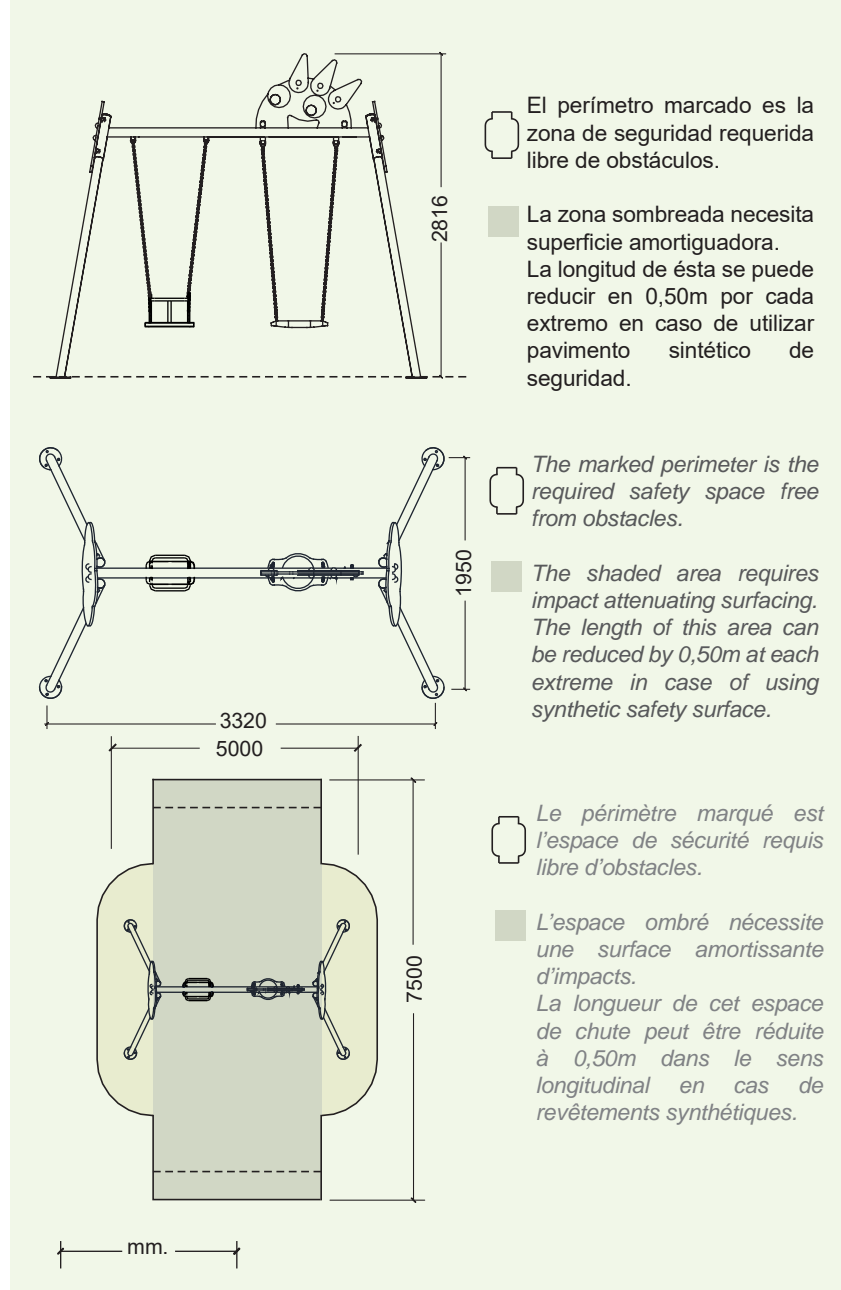

Columpio fabricado en acero inoxidable AISI 304 y paneles de HDPE PLAYTECH (resistente a los rayos UVA) con figura de un simpático monstruo.

Columpio con un asiento plano y un asiento especial para bebés. Opcional disponible con otros asientos: asiento inclusivo o asiento Koala.

en

Creating the stimulating sensation of flying and lightness, swinging is much fun for the children. Besides, swinging stimulates the vestibular system and helps developing the coordination, the spatial perception and the ability to balance.

Swing made of stainless steel AISI 304 and UV resistant HDPE PLAYTECH panels with an adorable monster figure.

Swing with one flat seat and one special baby seat. Optional available with other seats: inclusive swing's seat or Koala swing's seat.

fr

Se balancer amuse beaucoup les enfants, et crée une sensation stimulante de vol et de légèreté. De même, se balancer active le système vestibulaire et développe la coordination, la perception spatiale ainsi que l'équilibre.

Balanoire fabriquée en acier inoxydable AISI 304 et panneaux de polyéthylène HDPE PLAYTECH (résistant aux rayons UVA) avec la figure d'un monstre sympathique.

Balanoire avec un siège plat et un siège spécial pour les bébés. En option disponible aussi avec siège inclusif de balanoire ou siège Koala.

MONSTERS - COLUMPIO "ROCKY", 2 ASIENTOS (1 PLANO, 1 BEBÉ)
MONSTERS - SWING "ROCKY", 2 SEATS (1 FLAT, 1 BABY)
MONSTERS - BALANÇOIRE "ROCKY", 2 SIÈGES (1 PLAT, 1 BÉBÉ)