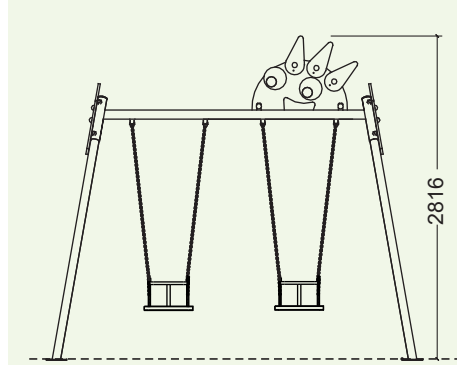

Columpio fabricado en acero inoxidable AISI 304 y paneles de HDPE PLAYTECH (resistente a los rayos UVA) con figura de un simpático monstruo.

Columpio con dos asientos especiales para bebés. Opcional disponible con otros asientos: asiento plano, asiento inclusivo para columpios o asiento Koala.

en

Creating the stimulating sensation of flying and lightness, swinging is much fun for the children. Besides, swinging stimulates the vestibular system and helps developing the coordination, the spatial perception and the ability to balance.

Swing made of stainless steel AISI 304 and UV resistant HDPE PLAYTECH panels with an adorable monster figure.

Swing with two special baby seats. Optional available with other seats: flat seat, inclusive swing's seat or Koala swing's seat.

fr

Se balancear amuse beaucoup les enfants, et crée une sensation stimulante de vol et de légèreté. De même, se balancer active le système vestibulaire et développe la coordination, la perception spatiale ainsi que l'équilibre.

Balançoire fabriquée en acier inoxydable AISI 304 et panneaux de polyéthylène HDPE PLAYTECH (résistant aux rayons UVA) avec la figure d'un monstre sympathique.

Balançoire avec deux sièges spéciaux pour bébés. En option disponible avec d'autres sièges: siège plat, siège inclusif ou siège Koala.

El perímetro marcado es la zona de seguridad requerida libre de obstáculos.

La zona sombreada necesita superficie amortiguadora. La longitud de ésta se puede reducir en 0,50m por cada extremo en caso de utilizar pavimento sintético de seguridad.