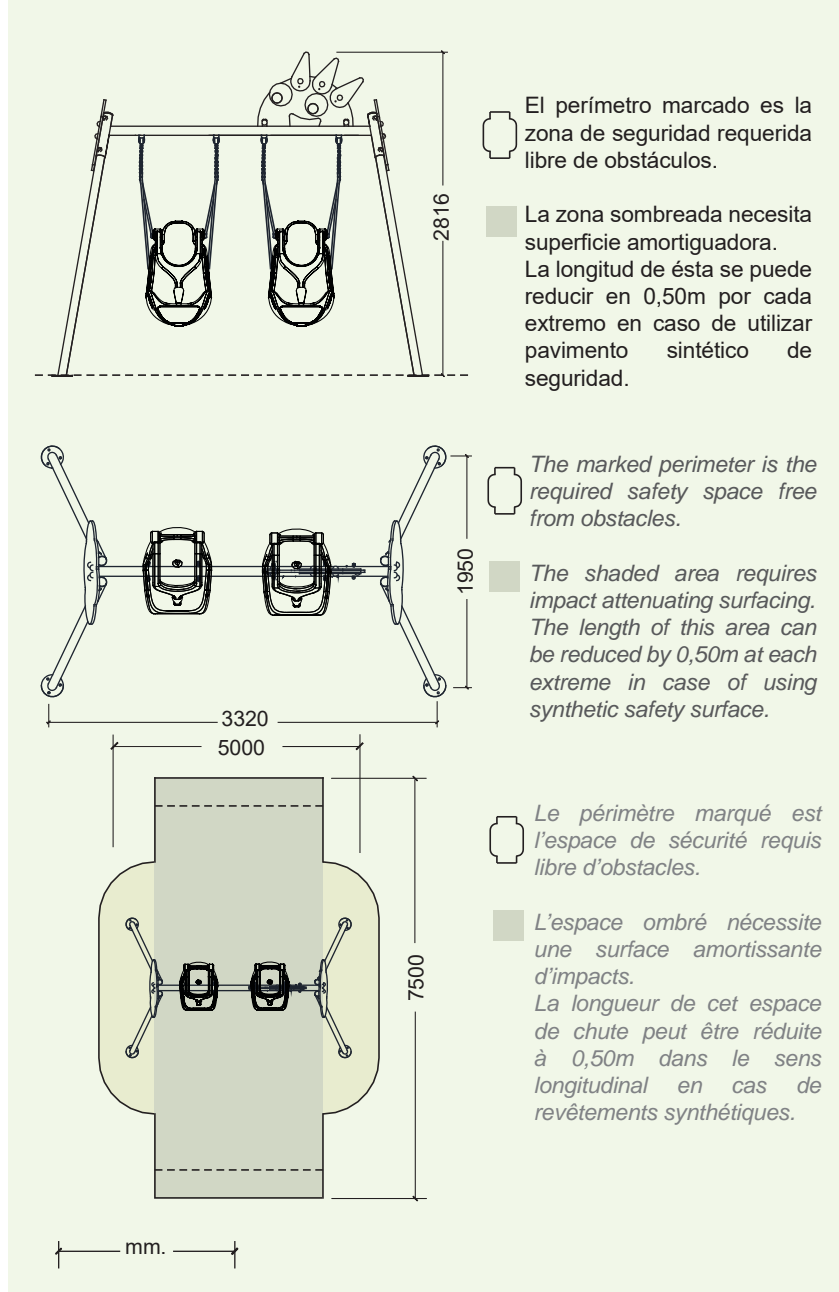

Columpio fabricado en acero inoxidable AISI 304 y paneles de HDPE PLAYTECH (resistente a los rayos UVA) con figura de un simpático monstruo.

Columpio con dos asientos inclusivos. Opcional disponible con otros asientos: asiento plano, asiento especial para bebés o asiento Koala.

en

Creating the stimulating sensation of flying and lightness, swinging is much fun for the children. Besides, swinging stimulates the vestibular system and helps developing the coordination, the spatial perception and the ability to balance.

Swing made of stainless steel AISI 304 and UV resistant HDPE PLAYTECH panels with an adorable monster figure.

Swing with two inclusive swing's seats. Optional available with other seats: flat seat, special baby seat or Koala swing's seat.

fr

Se balancer amuse beaucoup les enfants, et crée une sensation stimulante de vol et de légèreté. De même, se balancer active le système vestibulaire et développe la coordination, la perception spatiale ainsi que l'équilibre.

Balanoire fabriquée en acier inoxydable AISI 304 et panneaux de polyéthylène HDPE PLAYTECH (résistant aux rayons UVA) avec la figure d'un monstre sympathique.

Balanoire avec deux sièges inclusifs. En option disponible avec d'autres sièges: siège plat, siège spécial pour les bébés ou siège Koala.

El perímetro marcado es la zona de seguridad requerida libre de obstáculos.

La zona sombreada necesita superficie amortiguadora. La longitud de ésta se puede reducir en 0,50m por cada extremo en caso de utilizar pavimento sintético de seguridad.

The marked perimeter is the required safety space free from obstacles.

The shaded area requires impact attenuating surfacing. The length of this area can be reduced by 0,50m at each extreme in case of using synthetic safety surface.

Le périmètre marqué est l'espace de sécurité requis libre d'obstacles.

L'espace ombré nécessite une surface amortissante d'impacts. La longueur de cet espace de chute peut être réduite à 0,50m dans le sens longitudinal en cas de revêtements synthétiques.

MONSTERS - COLUMPIO "ROCKY", 2 ASIENTOS INCLUSIVOS
MONSTERS - SWING "ROCKY", 2 INCLUSIVE SEATS
MONSTERS - BALANÇOIRE "ROCKY", 2 SIÈGES INCLUSIFS