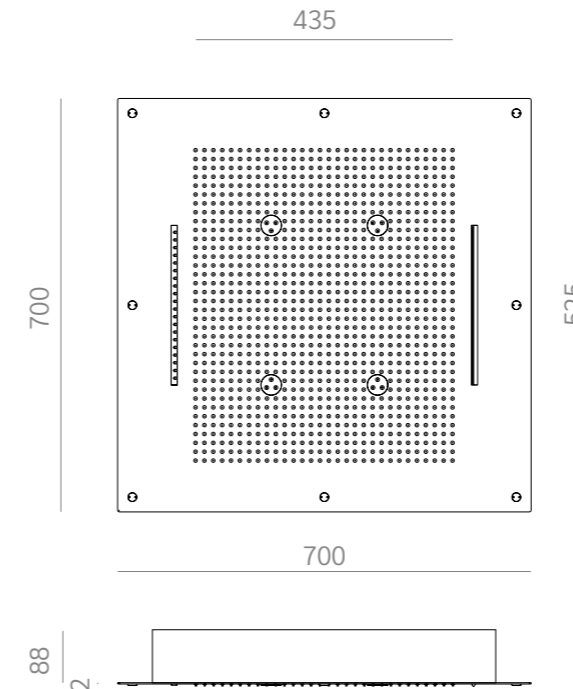

AF-FL004 AQUA SEQUENCE NUDE

AQUA SEQUENCE NUDE 4 function complete with program station P600 for sequential control of water jets, times, flow rate including electronic mixer for control temperature. Possibility to combine liquid or dry aromatherapy and music.

AQUA SEQUENCE NUDE N70C1234

Description : Ceiling mounted built-in square showerhead 700 x 700 mm.
4 water-pattern : 1 rain jet, 4 nebulized jets, 1 tropical jet and 1 waterfall jet.
Materials : super mirror stainless steel plate, anti-limescale membrane in liquid silicone.
Ceiling recess depth : 100 mm
Water Supply : 1/2" inch
Operating pressure : 1,5 /5 bar
Recommended pressure : 3 bar
 Complete with fixing system.
N.B. To be teamed with system to manage hydraulic part