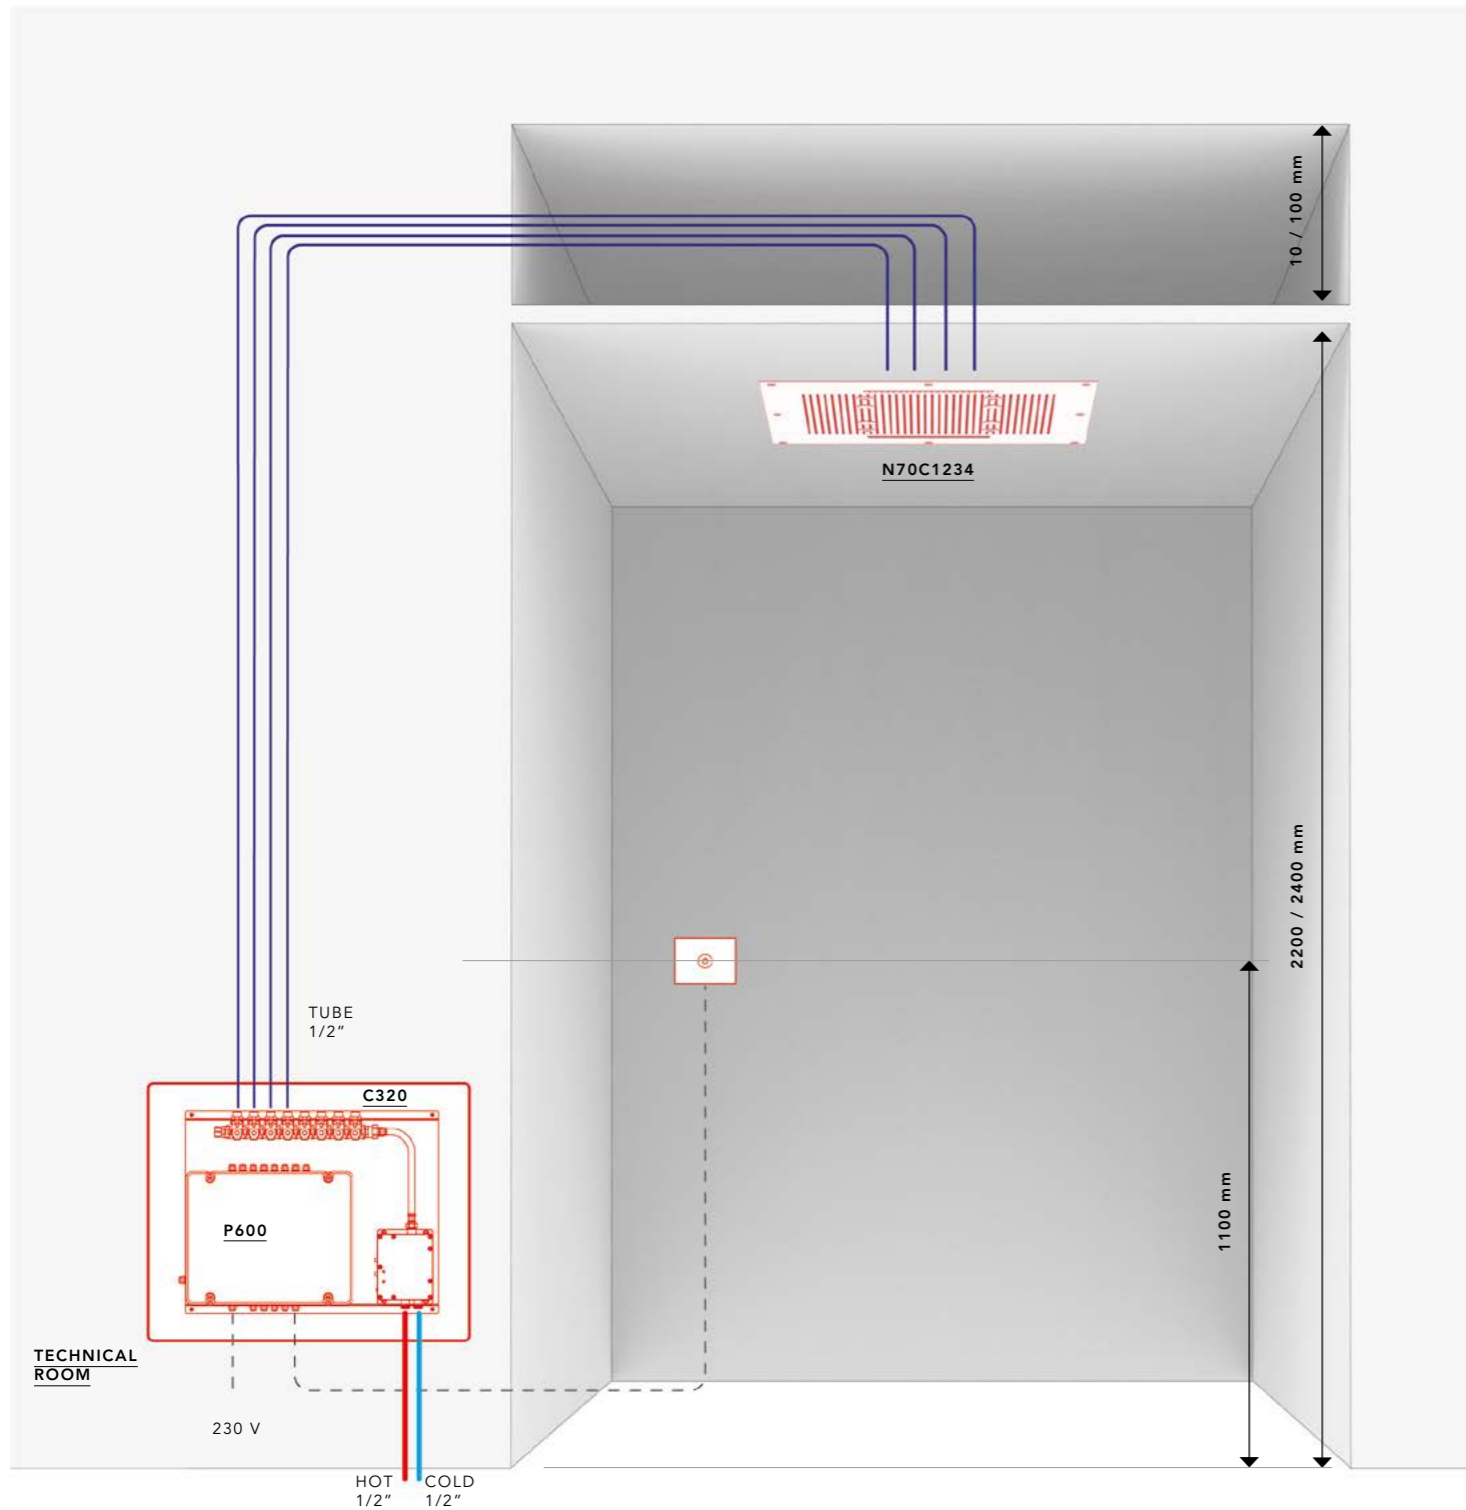

AQUA SEQUENCE NUDE N70C1234

Description : Ceiling mounted built-in square showerhead 700 x 700 mm.
4 water-pattern : 1 rain jet, 4 nebulized jets, 1 tropical jet and 1 waterfall jet.
Materials : super mirror stainless steel plate, anti-limescale membrane in liquid silicone.
Ceiling recess depth : 100 mm
Water Supply : 1/2" inch
Operating pressure : 1,5 /5 bar
Recommended pressure : 3 bar
 Complete with fixing system.
N.B. To be teamed with system to manage hydraulic part

P600

SEQUENTIAL PROGRAM STATION PLUS FOR SHOWER PATH.

Electronic power station prepared to activate in sequence 8 steps with temporary control of water for each step. Light 1 channel RGB. Complete of Electronic mixer for control temperature. Equipped with keyboard with button to start program with transformer 12 V. Optional aromatherapy during the entire program.

N.B. To be teamed with a single wiring electrovalve C320 12V for each step.

C320

VALVES.

Solenoid valve for program station P600.

INSTALLATION AQUA SEQUENCE NUDE

LEGEND

-  WATER SUPPLY 1/2"
-  ELECTRICAL CABLES
CORRUGATED PIPE DIAM. 20mm
-  LED CABLES DIAM. 20mm

TECHINCAL INFORMATION

WATER FLOW	min 30 l/m
WATER SUPPLY	1/2" inch
OPERATING PRESSURE	1,5/5 bar
RECOMMENDED PRESSURE	3 bar

CONFIGURATION

Code	Description	Jets	Quantity
N70C1234	SHOWERHEAD	Rain, Waterfall, Nebulized and Tropical	1
P600	PROGRAM STATION	-	1
C320	VALVES	-	4