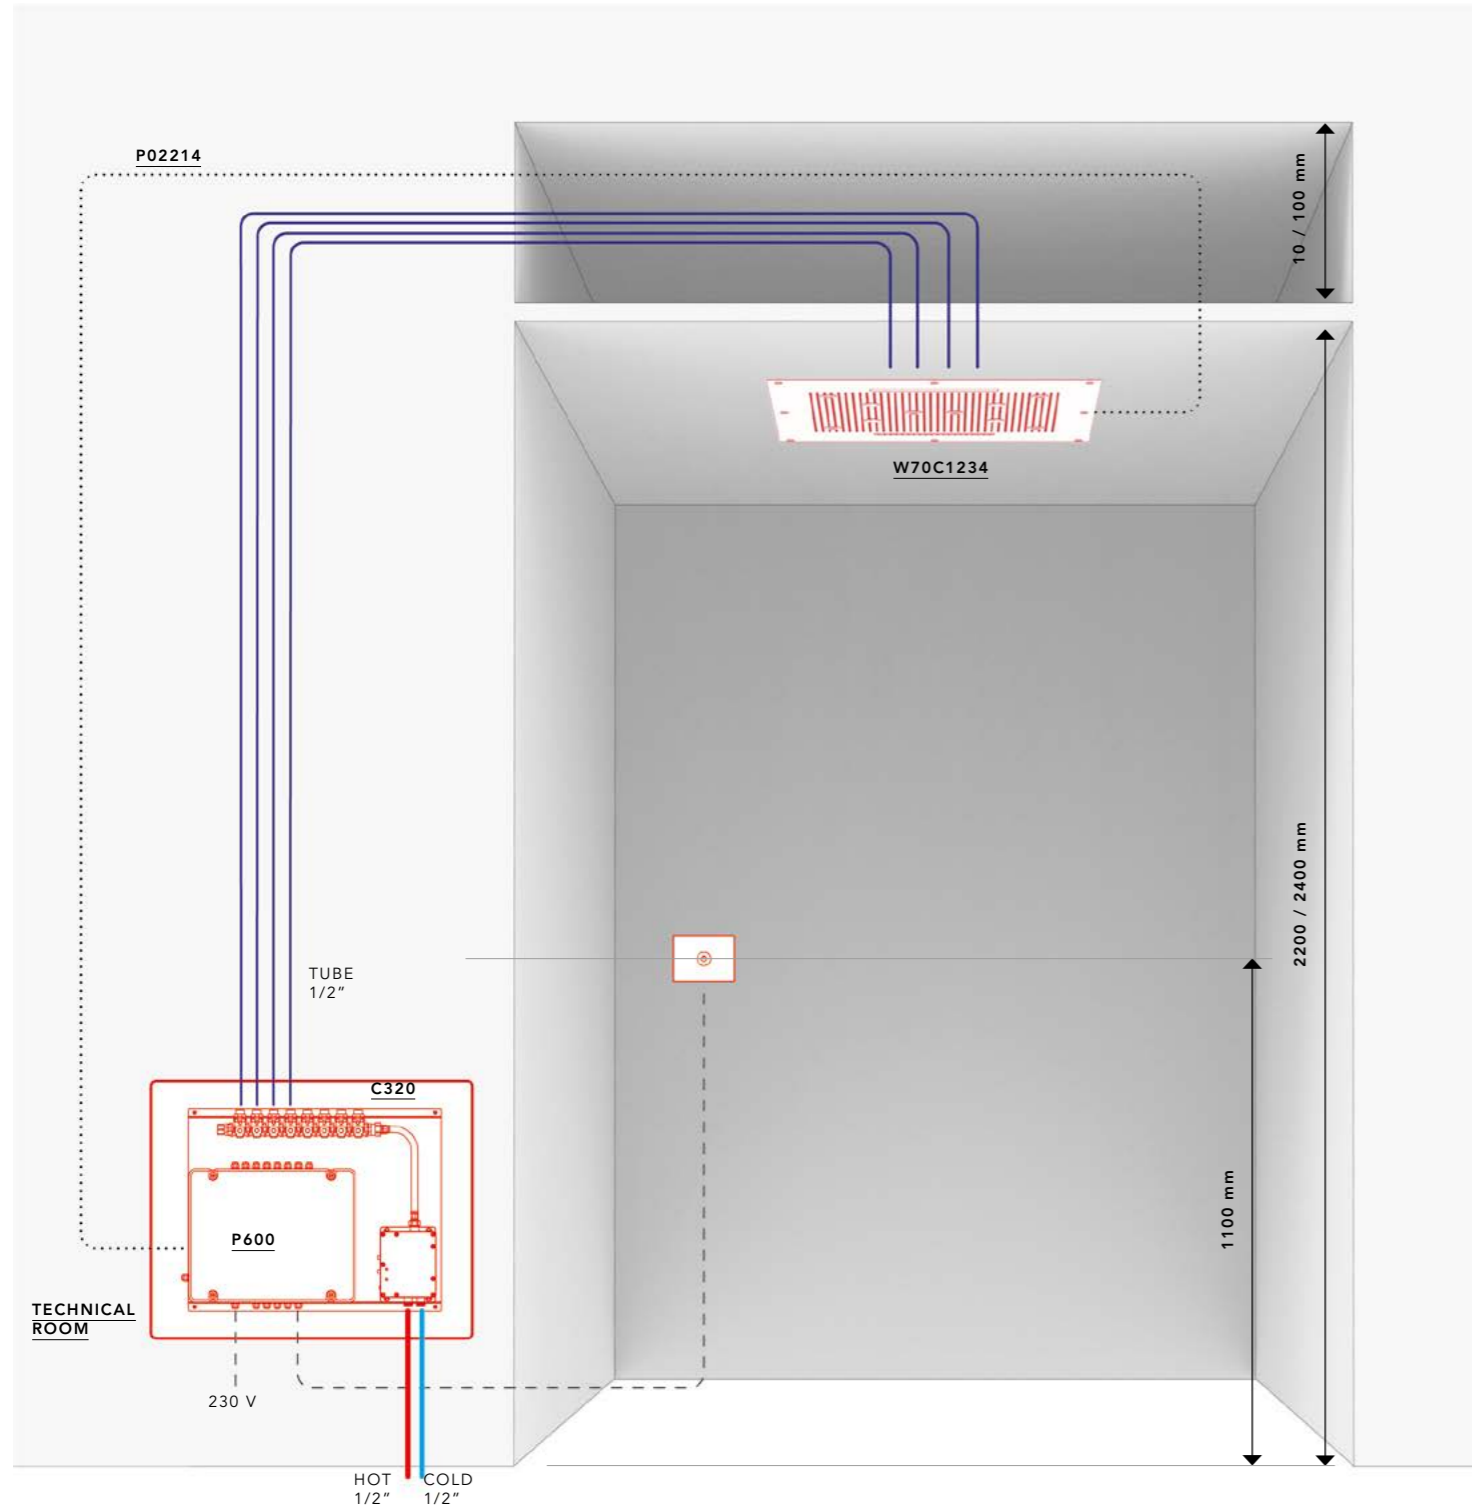

### AQUA SEQUENCE WHITE W70C1234

**Description :** Ceiling mounted built-in square showerhead 700 x 700 mm.  
**4 water-patterns :** 1 rain jet, 4 nebulized jets, 1 tropical jet and 1 waterfall jet included  
**4 led spotlights** with white light.  
**Materials :** super mirror stainless steel plate, anti-limescale membrane in liquid silicone.  
**Ceiling recess depth :** 100 mm  
**Water Supply :** 1/2" inch  
**Operating pressure :** 1,5 /5 bar  
**Recommended pressure :** 3 bar  
 Complete with fixing system.  
**N.B.** To be teamed with systems to manage hydraulic and electric part

#### SEQUENTIAL PROGRAM STATION PLUS FOR SHOWER PATH.

Electronic power station prepared to activate in sequence 8 steps with temporary control of water for each step. Light 1 channel RGB. Complete of Electronic mixer for control temperature. Equipped with keyboard with button to start program with transformer 12 V. Optional aromatherapy during the entire program.

#### VALVES.

Solenoid valve for program station P600.

#### CABLES.

6-pole cable with M12 female quick lock connector L = 5 m to be teamed with shower system and program station

INSTALLATION AQUA SEQUENCE WHITE

**LEGEND**

-  WATER SUPPLY 1/2"
-  ELECTRICAL CABLES  
CORRUGATED PIPE DIAM. 20mm
-  LED CABLES DIAM. 20mm