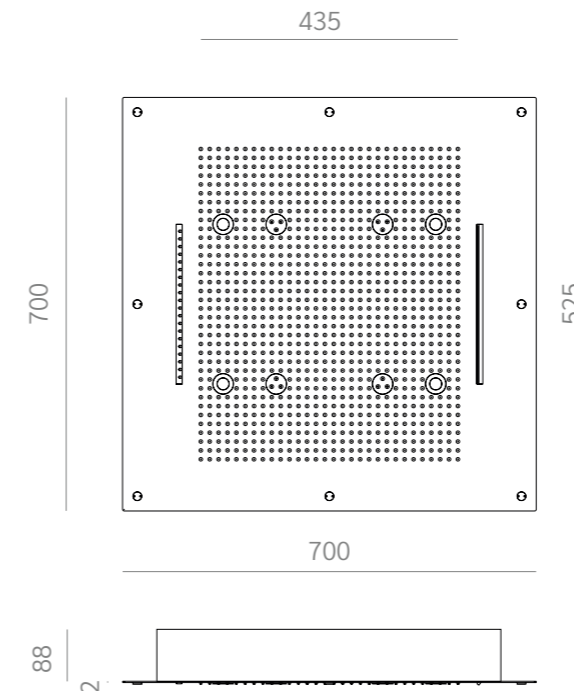

## AF-FL003 AQUA SEQUENCE WHITE

AQUA SEQUENCE WHITE 4 function complete of program station P600 for sequential control of water jets, chromotherapy, times including electronic mixer for control temperature. Possibility to combine liquid or dry aromatherapy and music.

### AQUA SEQUENCE WHITE W70C1234

**Description :** Ceiling mounted built-in square showerhead 700 x 700 mm.  
**4 water-patterns :** 1 rain jet, 4 nebulized jets, 1 tropical jet and 1 waterfall jet included  
**4 led spotlights** with white light.  
**Materials :** super mirror stainless steel plate, anti-limescale membrane in liquid silicone.  
**Ceiling recess depth :** 100 mm  
**Water Supply :** 1/2" inch  
**Operating pressure :** 1,5 /5 bar  
**Recommended pressure :** 3 bar  
 Complete with fixing system.  
**N.B.** To be teamed with systems to manage hydraulic and electric part