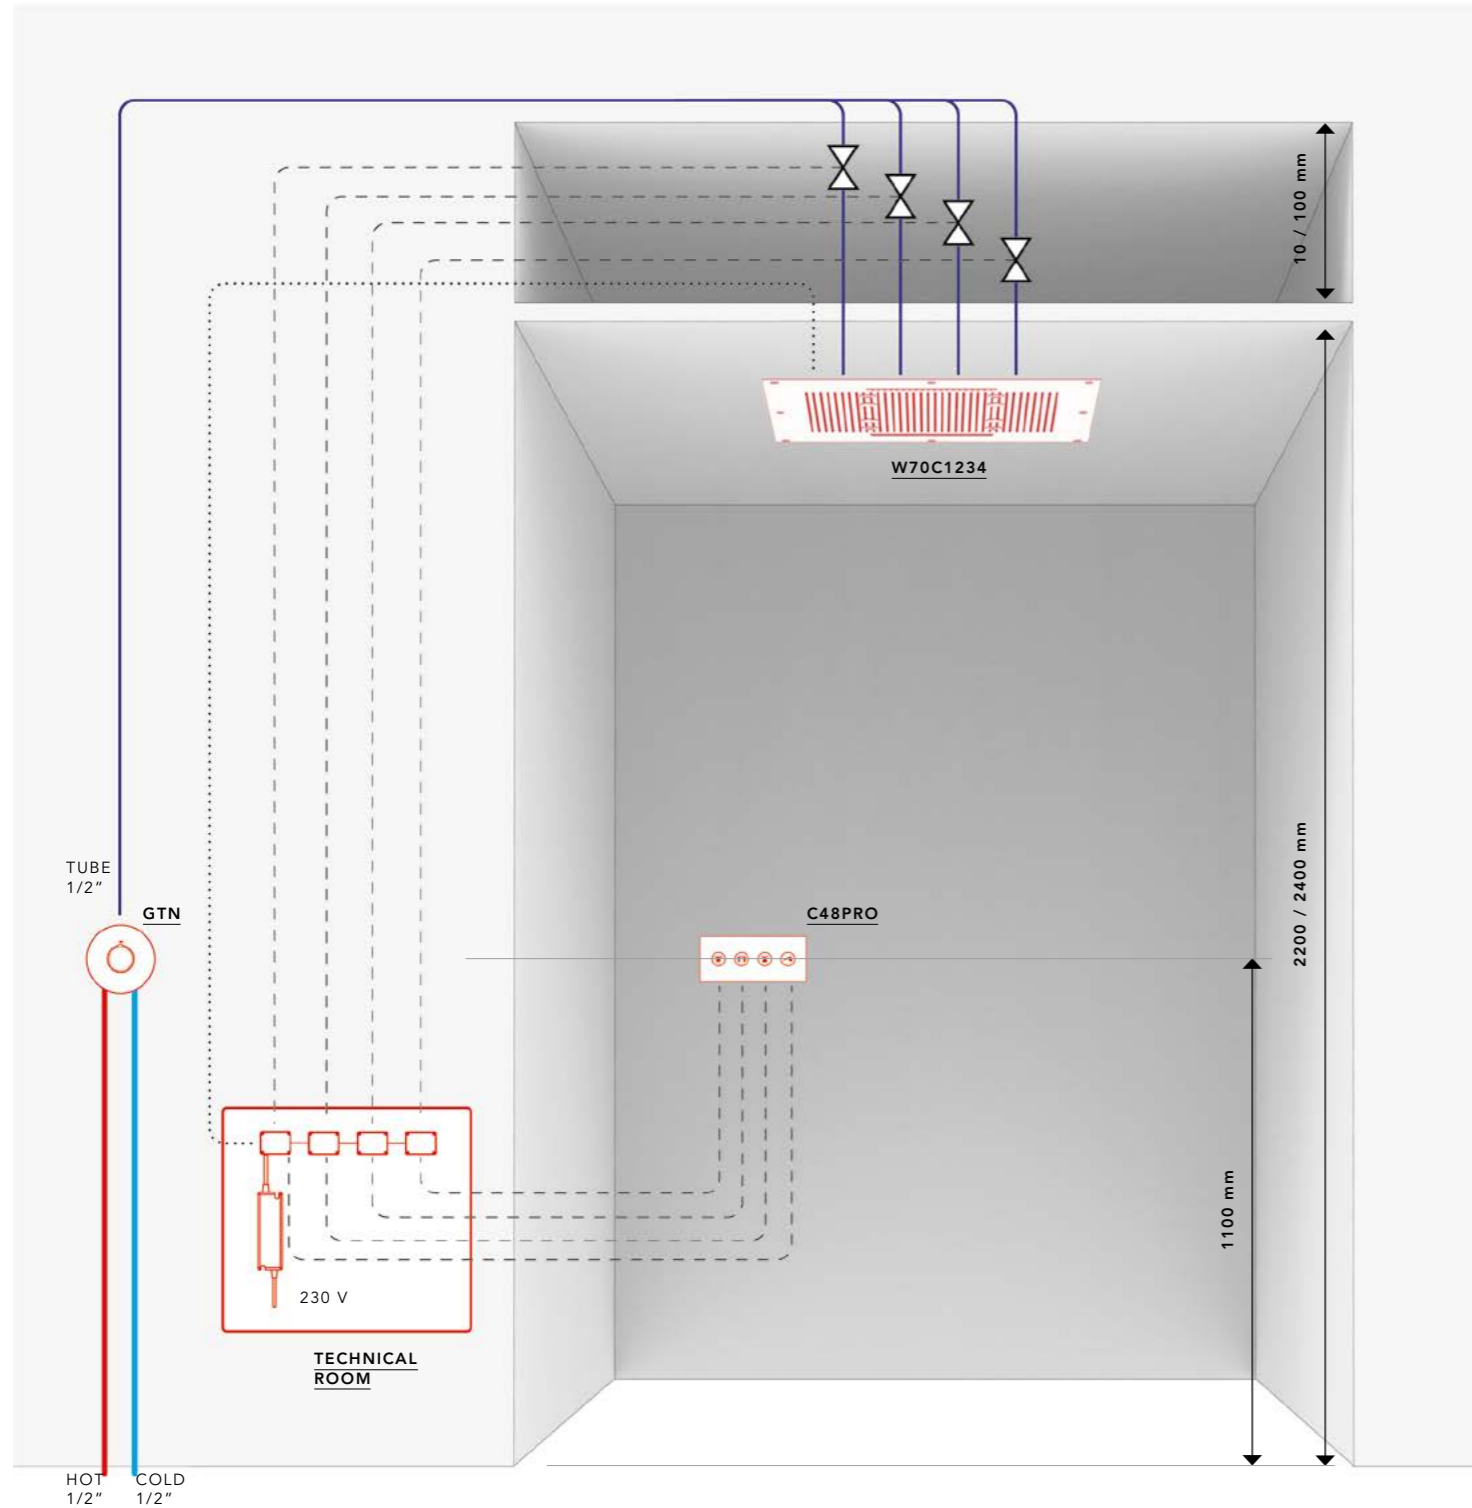

### AQUA WHITE W70C1234

**Description :** Ceiling mounted built-in square showerhead 700 x 700 mm.  
**4 water-patterns :** 1 rain jet, 4 nebulized jets, 1 tropical, jet and 1 waterfall jet included  
**6 spotlights led with chromotherapy.**  
**Materials :** super mirror stainless steel plate, anti-limescale membrane in liquid silicone  
**Ceiling recess depth :** 100 mm  
**Water Supply :** 1/2" inch  
**Operating pressure :** 1,5/5 bar  
**Recommended pressure :** 3 bar  
 Complete with fixing system

#### KEYBOARD 4 PUSH-BUTTONS MASTER/SLAVE.

Built-in keyboard in stainless steel, flush with the wall, with 4 IP67 buttons and 6/7 modules flush mounting box (type 506), with electronic circuits to timed manage showerhead with 4 jets, RGB lights and transformer 12 V.

### GTN

#### THERMOSTATIC.

Built in thermostatic, chrome-plated brass

INSTALLATION AQUA WHITE

LEGEND

-  WATER SUPPLY 1/2"
-  ELECTRICAL CABLES  
CORRUGATED PIPE DIAM. 20mm
-  LED CABLES DIAM. 20mm

TECHINICAL INFORMATION