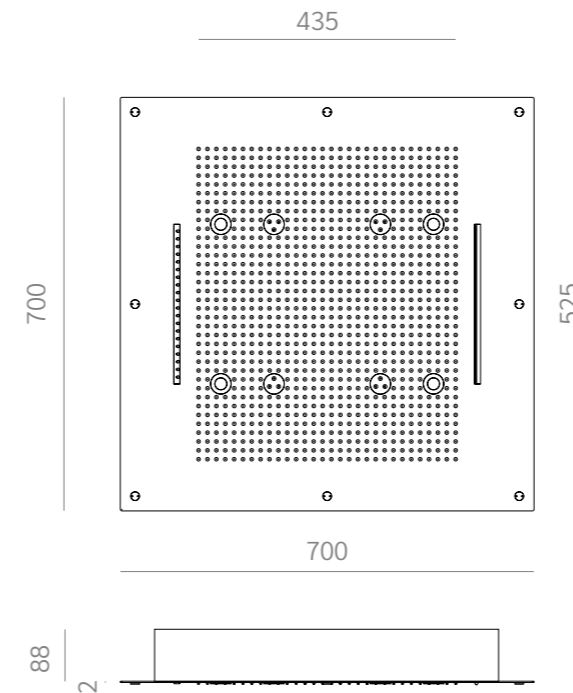

### AQUA WHITE W70C1234

**Description :** Ceiling mounted built-in square showerhead 700 x 700 mm.  
**4 water-patterns :** 1 rain jet, 4 nebulized jets, 1 tropical, jet and 1 waterfall jet included  
**6 spotlights led with chromotherapy.**  
**Materials :** super mirror stainless steel plate, anti-limescale membrane in liquid silicone  
**Ceiling recess depth :** 100 mm  
**Water Supply :** 1/2" inch  
**Operating pressure :** 1,5/5 bar  
**Recommended pressure :** 3 bar  
 Complete with fixing system