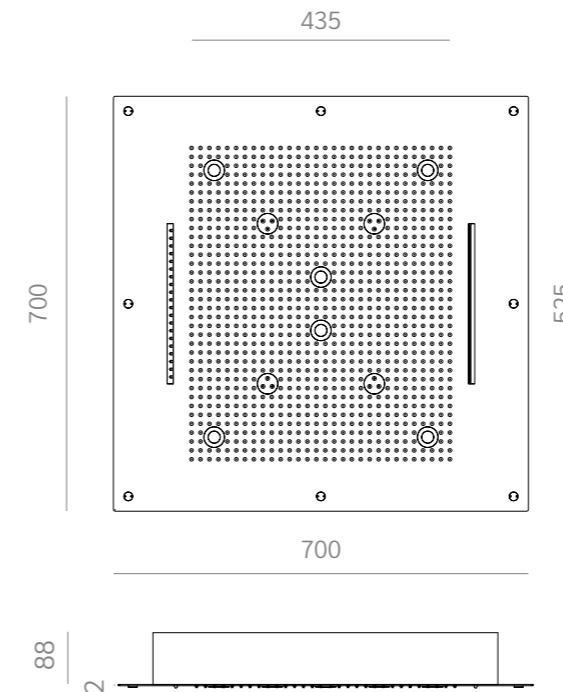

AF-FL005 AQUA

AQUA 4 function complete of keyboard C48PRO for temporized control of water jets and chromotherapy. To be teamed with manual thermostatic for control temperature. Possibility to combine liquid or dry aromatherapy.

AQUA R70C1234

Description : Ceiling mounted built-in square showerhead 700 x 700 mm.
4 water-patterns : 1 rain jet, 4 nebulized jets, 1 tropical jet and 1 waterfall jet included
6 spotlights led with chromotherapy.
Materials : super mirror stainless steel plate, anti-limescale membrane in liquid silicone
Ceiling recess depth : 100 mm
Water Supply : 1/2" inch
Operating pressure : 1,5/5 bar
Recommended pressure : 3 bar
 Complete with fixing system
N.B. To be teamed with systems to manage hydraulic and electric part.