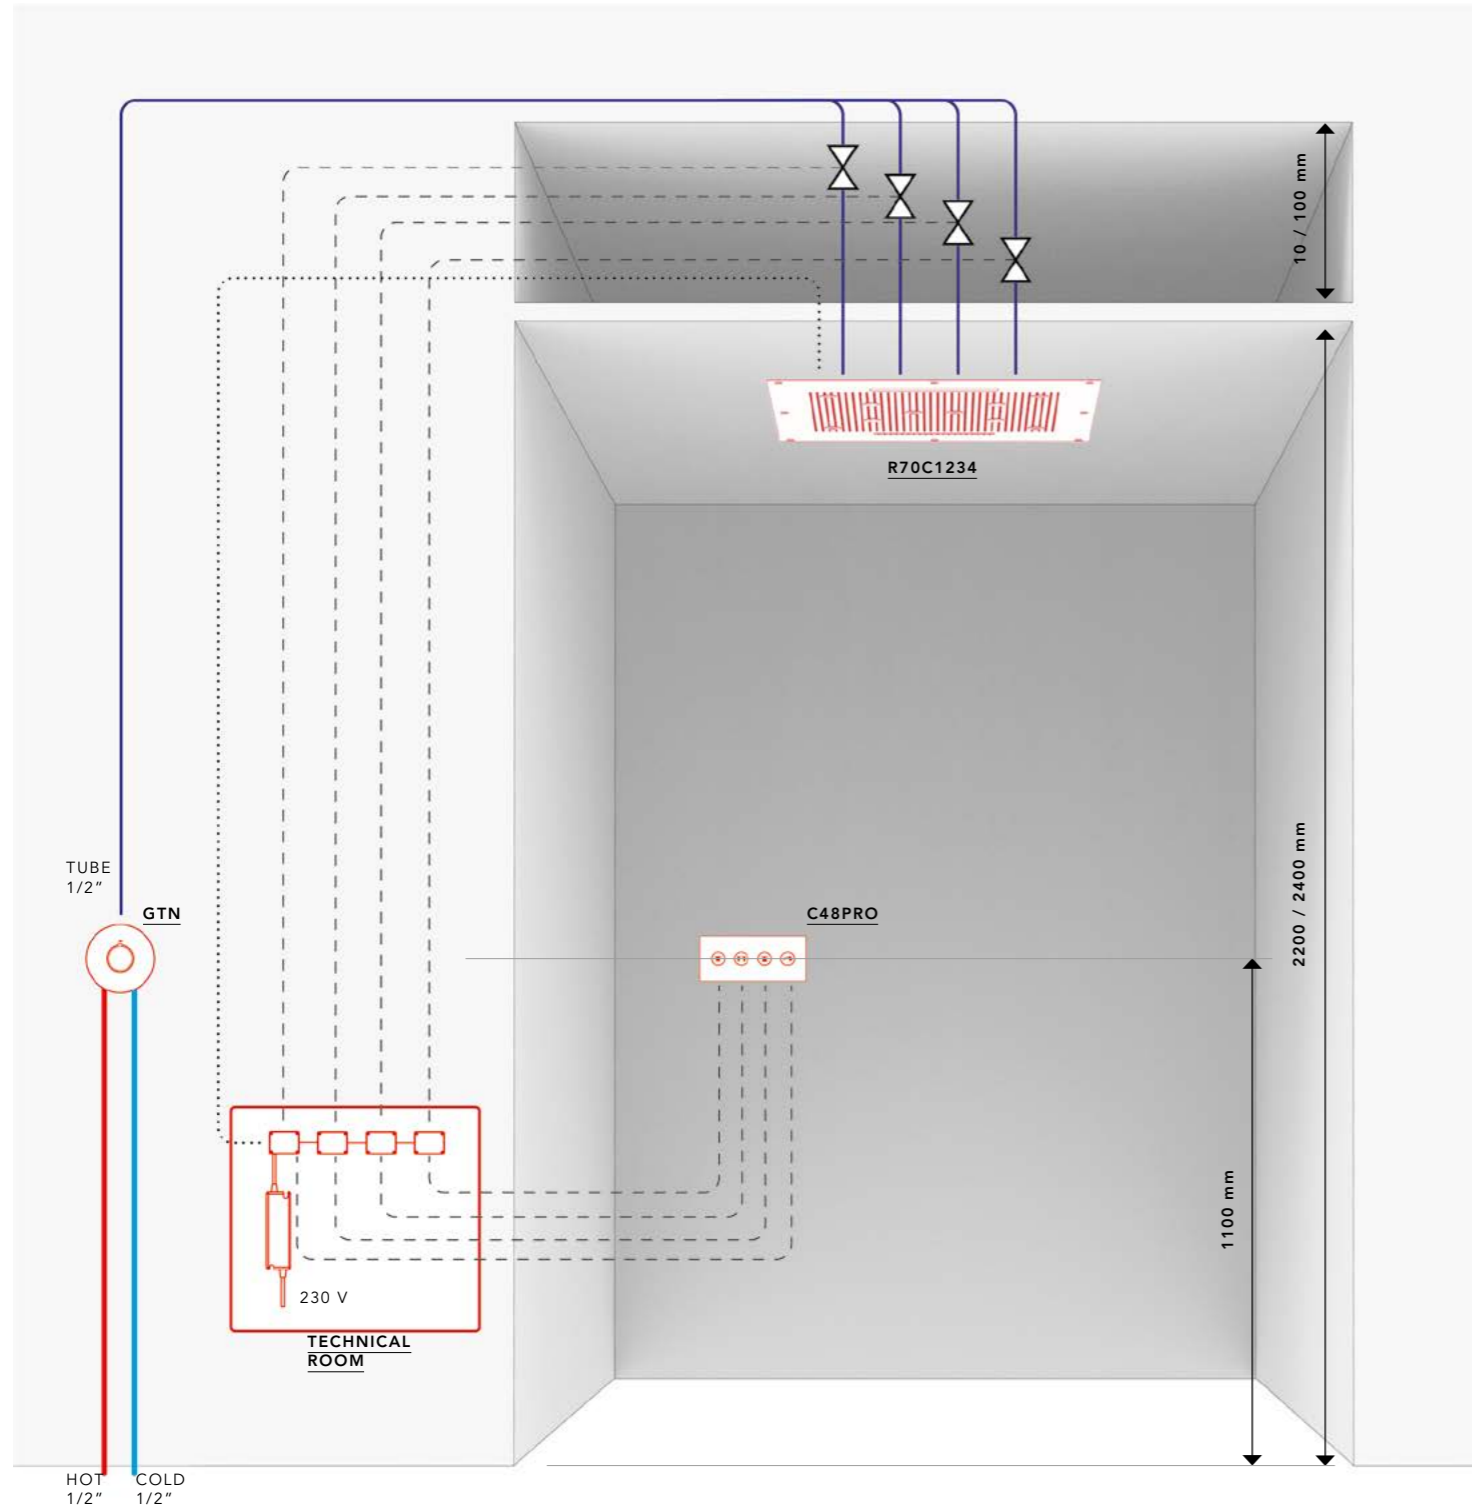

AQUA R70C1234

Description : Ceiling mounted built-in square showerhead 700 x 700 mm.
4 water-patterns : 1 rain jet, 4 nebulized jets, 1 tropical jet and 1 waterfall jet included
6 spotlights led with chromotherapy.
Materials : super mirror stainless steel plate, anti-limescale membrane in liquid silicone
Ceiling recess depth : 100 mm
Water Supply : 1/2" inch
Operating pressure : 1,5/5 bar
Recommended pressure : 3 bar
 Complete with fixing system
N.B. To be teamed with systems to manage hydraulic and electric part.

C48PRO

KEYBOARD 4 PUSH-BUTTONS MASTER/SLAVE.

Built-in keyboard in stainless steel, flush with the wall, with 4 IP67 buttons and 6/7 modules flush mounting box (type 506), with electronic circuits to timed manage showerhead with 4 jets, RGB lights and transformer 12 V.

GTN

THERMOSTATIC.

Built in thermostatic, chrome-plated brass

INSTALLATION AQUA

LEGEND

-  WATER SUPPLY 1/2"
-  ELECTRICAL CABLES
CORRUGATED PIPE DIAM. 20mm
-  LED CABLES DIAM. 20mm

TECHINCAL INFORMATION

WATER FLOW	min 30 l/m
WATER SUPPLY	1/2" inch
OPERATING PRESSURE	1,5/5 bar
RECOMMENDED PRESSURE	3 bar

CONFIGURATION

Code	Description	Jets	Quantity
R70C1234	SHOWERHEAD	Rain, Waterfall, Nebulized, Tropical and LED RGB	1
C48PRO	KEYBOARD	-	1
GTN	THERMOSTATIC	-	1

OPTIONAL

OPTIONAL 01 - THERMOSTATIC

Code	Description	Quantity
GTQ1	THERMOSTATIC WITH SQUARE HANDLE KIT 1 EXIT Built-in thermostatic mixer, with square external part for 1 water pattern, in chrome-plated brass.	1