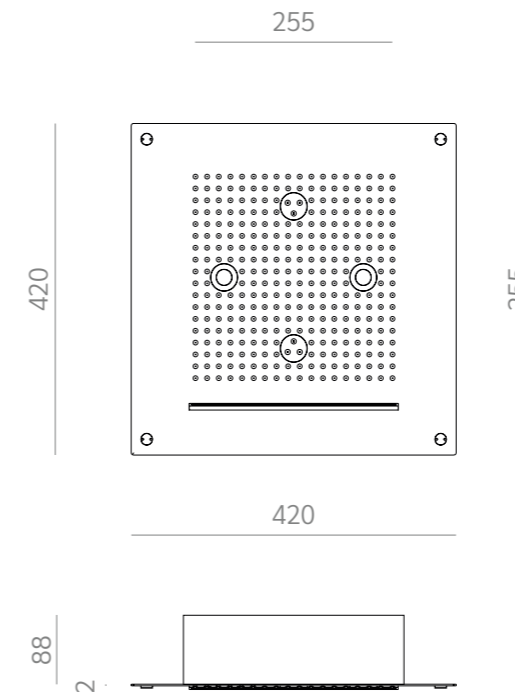

AF-FL009 INFINITY SEQUENCE WHITE

INFINITY SEQUENCE WHITE 3 functions complete of program station P600 for sequential control of water jets, light, times including electronic mixer to control temperature. Possibility to combine liquid or dry aromatherapy and music.

INFINITY SEQUENCE WHITE W42C124

Description : Ceiling mounted built-in square showerhead 420 x 420 mm.
3 water-patterns : 1 rain jet, 2 nebulized jets 1 waterfall jet included 2 led spotlights with white light.
Materials : super mirror stainless steel plate, anti-limescale membrane in liquid silicone.
Ceiling recess depth : 100 mm
Water Supply : 1/2" inch
Operating pressure : 1,5 /5 bar
Recommended pressure : 3 bar
 Complete with fixing system.
N.B. To be teamed with systems to manage hydraulic and electric part