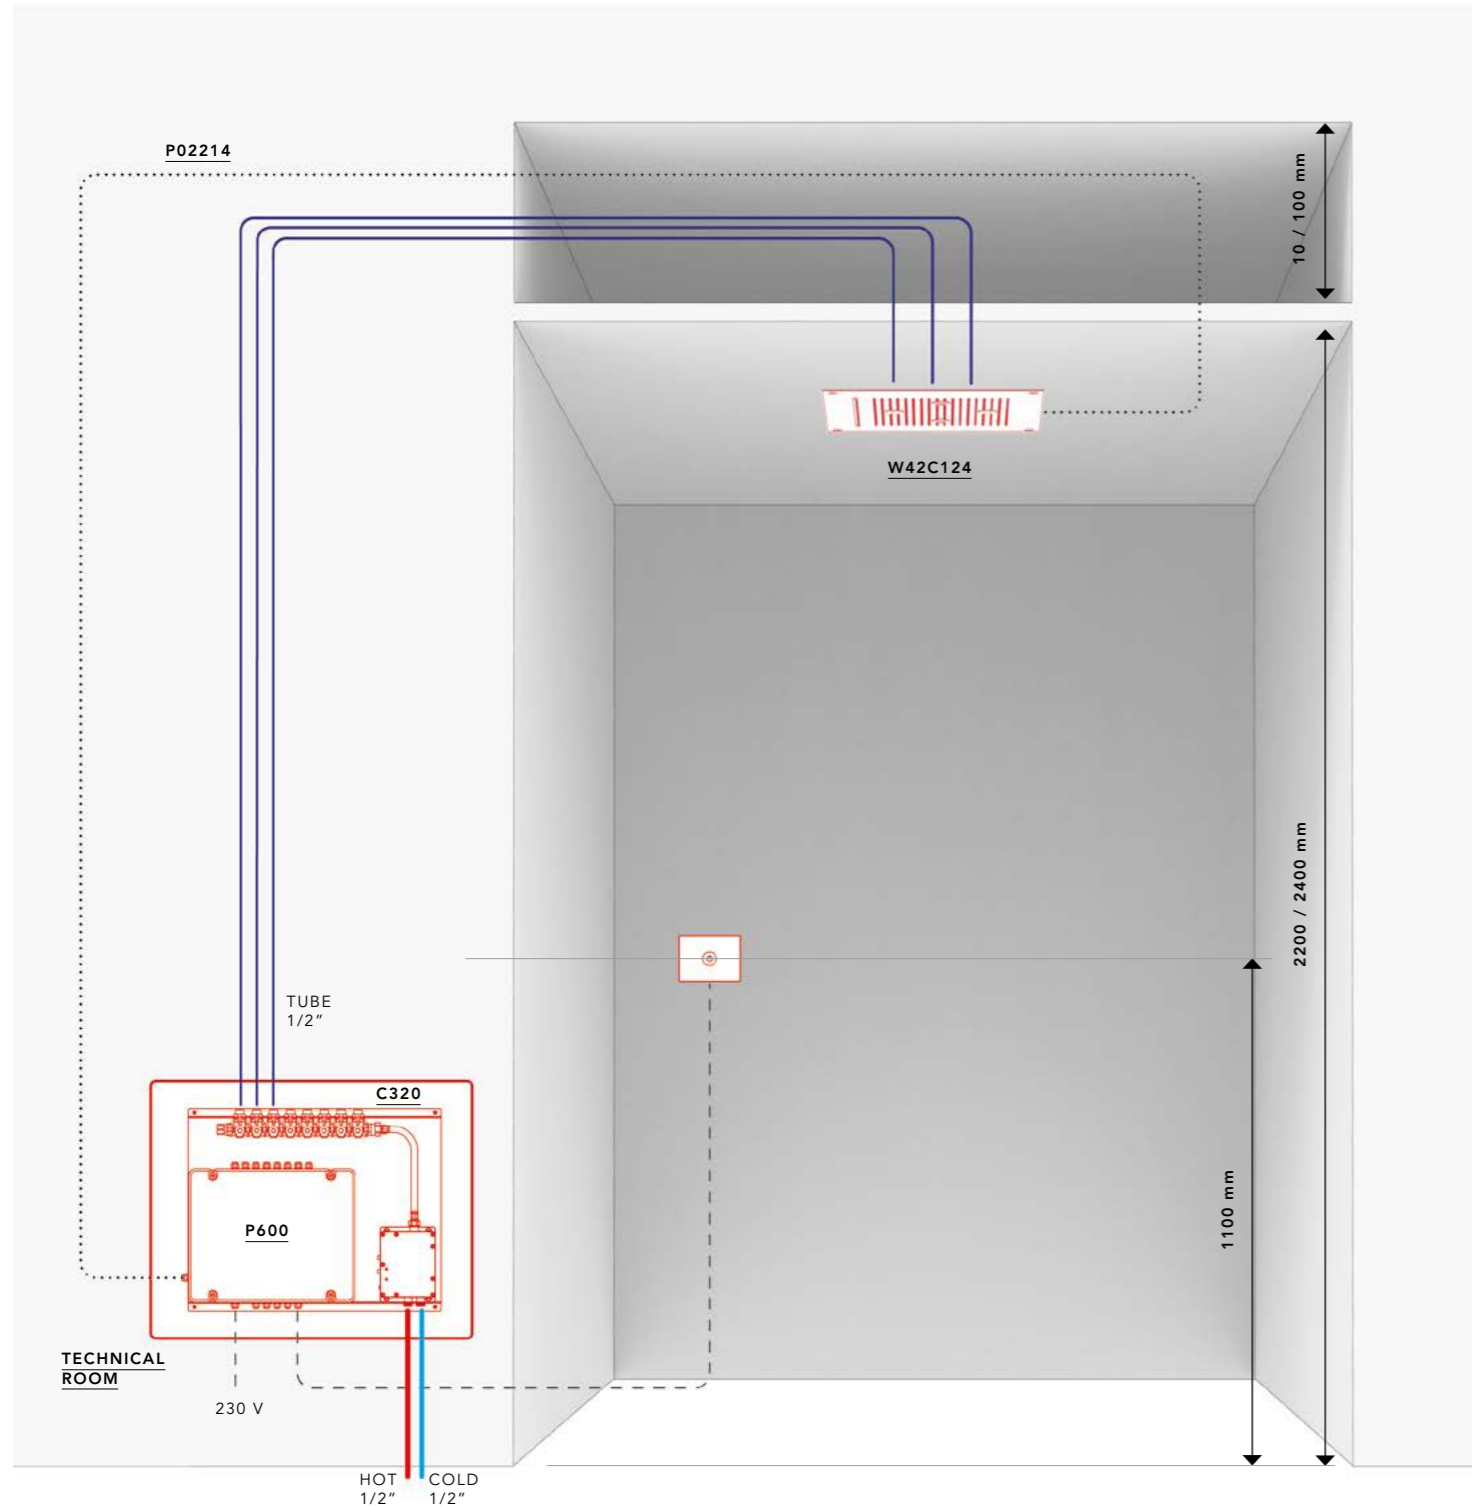

INFINITY SEQUENCE WHITE W42C124

Description : Ceiling mounted built-in square showerhead 420 x 420 mm.
3 water-patterns : 1 rain jet, 2 nebulized jets 1 waterfall jet included 2 led spotlights with white light.
Materials : super mirror stainless steel plate, anti-limescale membrane in liquid silicone.
Ceiling recess depth : 100 mm
Water Supply : 1/2" inch
Operating pressure : 1,5 /5 bar
Recommended pressure : 3 bar
 Complete with fixing system.
N.B. To be teamed with systems to manage hydraulic and electric part

P600

SEQUENTIAL PROGRAM STATION PLUS FOR SHOWER PATH.

Electronic power station prepared to activate in sequence 8 steps with temporary control of water for each step. Light 1 channel RGB. Complete of Electronic mixer for control temperature. Equipped with keyboard with button to start program with transformer 12 V. Optional aromatherapy during the entire program.

N.B. To be teamed with a single wiring electrovalve C320 12V for each step.

C320

VALVES.

Solenoid valve for program station P600.

P02214

CABLES.

6-pole cable with M12 female quick lock connector L = 5 m to be teamed with shower system and program station

INSTALLATION INFINITY SEQUENCE WHITE

LEGEND

-  WATER SUPPLY 1/2"
-  ELECTRICAL CABLES
CORRUGATED PIPE DIAM. 20mm
-  LED CABLES DIAM. 20mm

TECHINICAL INFORMATION

WATER FLOW	min 15 l/m
WATER SUPPLY	1/2" inch
OPERATING PRESSURE	1,5/5 bar
RECOMMENDED PRESSURE	3 bar