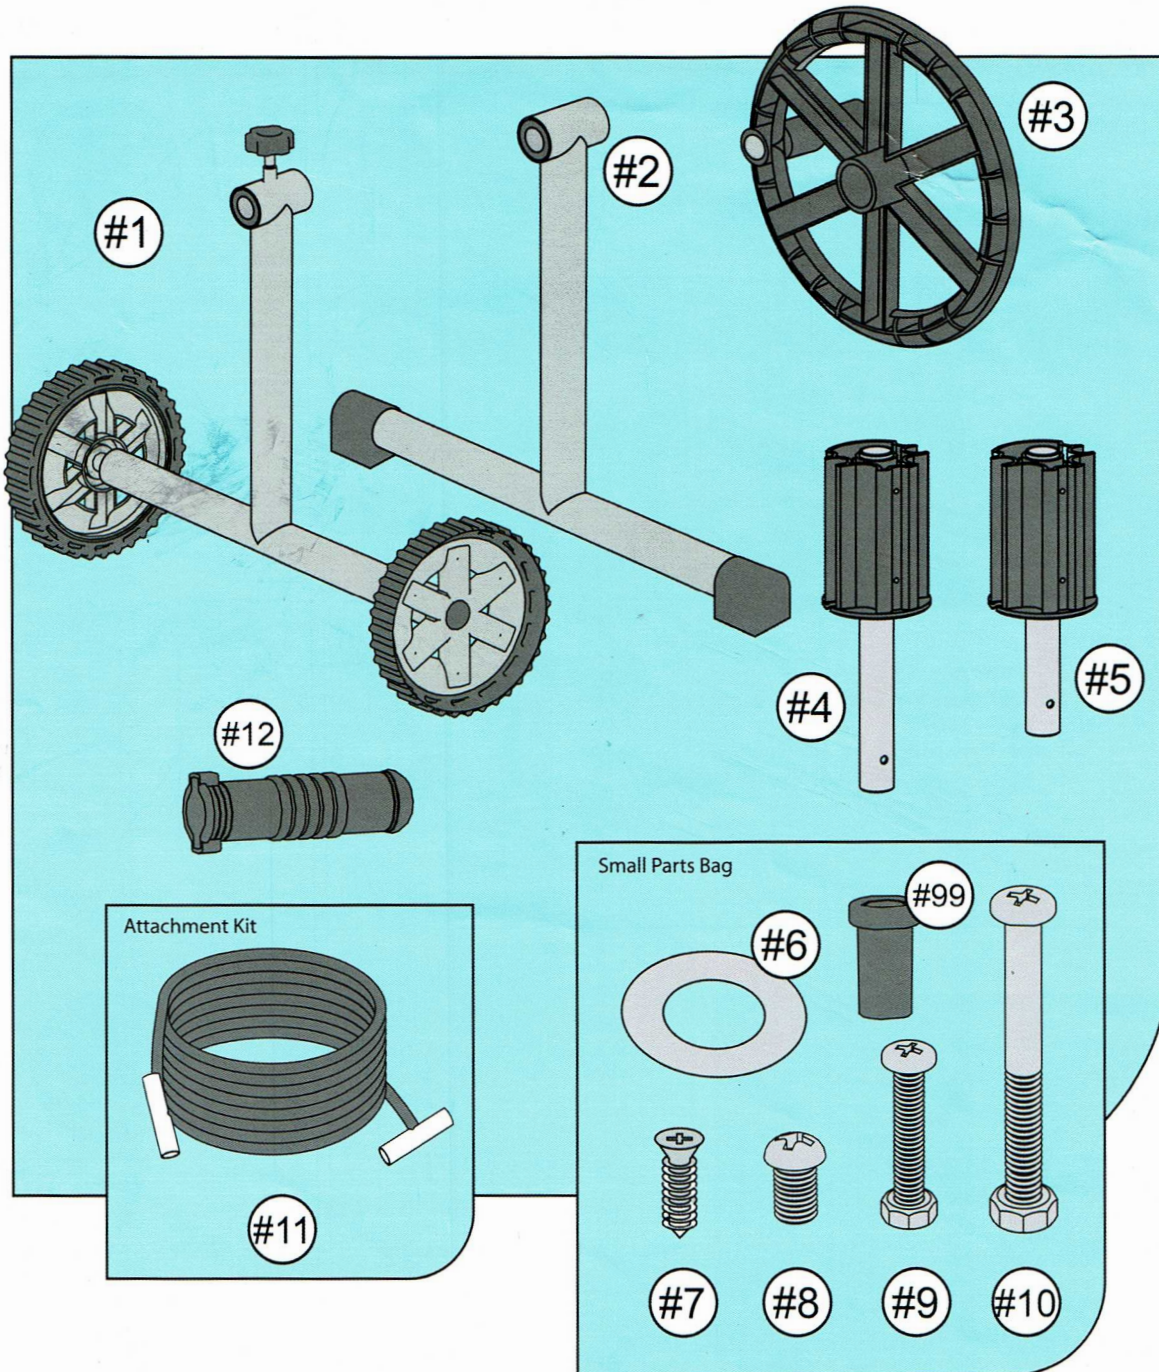

Inground Pool Cover Reel

1

Ref	Qty
#1	1
#2	1
#3	1
#4	1
#5	1
#6	1
#7	4
#8	6
#9	1
#10	1
#11	8
#12	1
#99	1

5

6

7

8a

8b

2

3

4